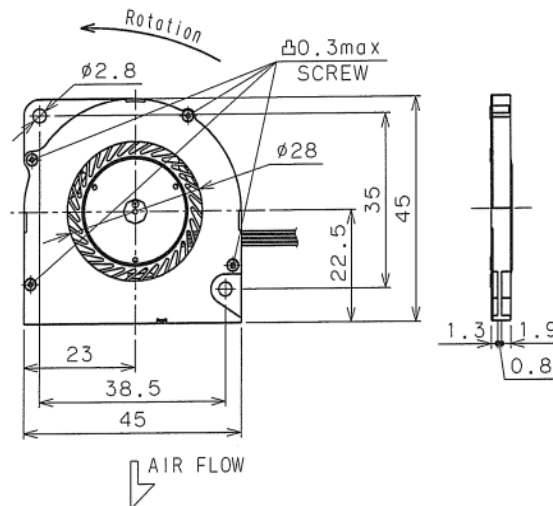

SEPA / NIPPON KEIKI WORKS, LTD

Double Inlet Blower Fan HY45AB

■ Shapes & dimensions

■ Performance

(Ta=25°C)

Model Type		HY45AB05
Dimensions	[mm]	45x45x4
Rated voltage	[V]	5
Rated current	[A]	0.18
Max. air flow	[CFM]	1.17
	[m ³ /min]	0.033
Max. air pressure	[Pa]	133.8
Noise level(typ.) *	[dBA] at 1m	33
Speed (typ.)	[rpm]	7,500

Note: (*) Measured at 1m from the air intake side of the fan.

Air flow vs. pressure characteristic

● The specifications are subject to change without notice due to continual improvements.