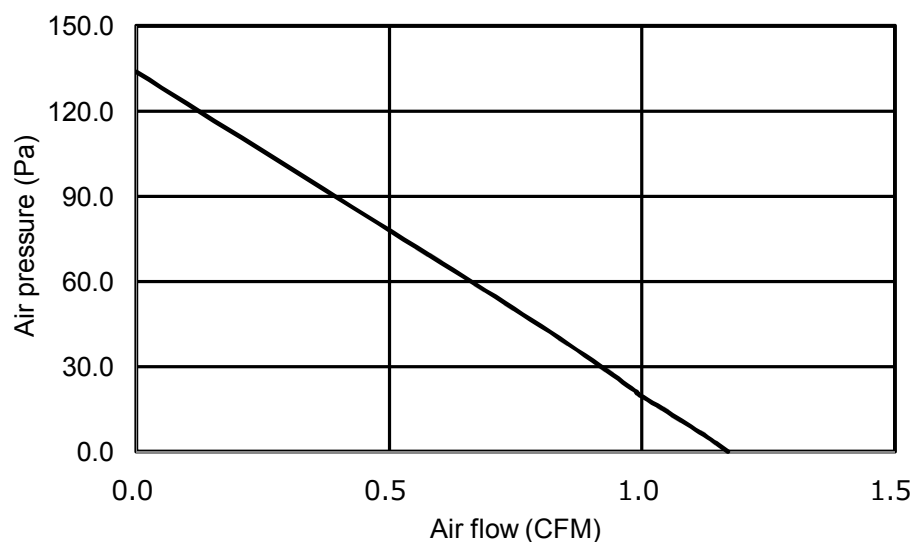

SEPA / NIPPON KEIKI WORKS, LTD

Double Inlet Blower Fan HY45AB

■ Shapes & dimensions

■ Performance

(Ta=25°C)

Model Type		HY45AB05
Dimensions	[mm]	45x45x4
Rated voltage	[V]	5
Rated current	[A]	0.18
Max. air flow	[CFM]	1.17
	[m ³ /min]	0.033
Max. air pressure	[Pa]	133.8
Noise level(typ.) *	[dBA] at 1m	33
Speed (typ.)	[rpm]	7,500

Note: (*) Measured at 1m from the air intake side of the fan.

Air flow vs. pressure characteristic

● The specifications are subject to change without notice due to continual improvements.